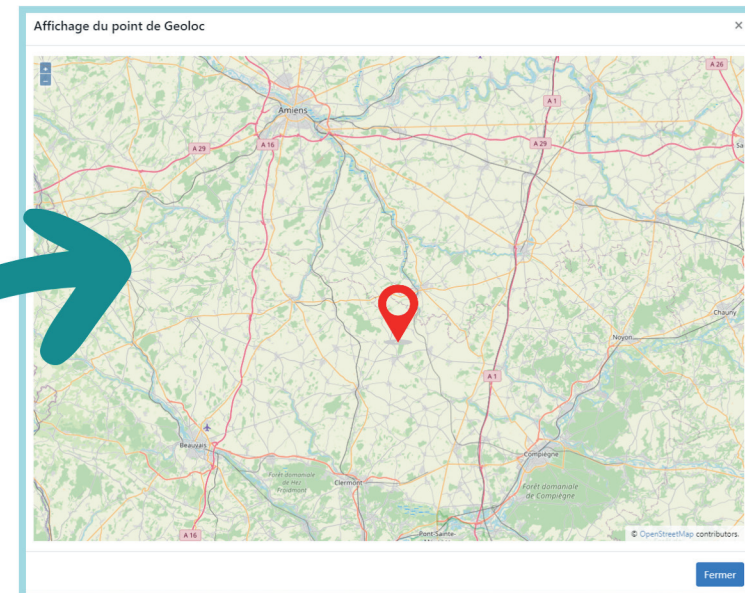

Une prise en main facile pour les gestionnaires

Comment consulter et gérer les pointages mobiles ?

Pour consulter et gérer les pointages mobiles de vos salariés, rien de plus simple. Il vous suffit de vous connecter à l'application sur PC ou tablette et d'aller sur la page "correction des pointages".

La géolocalisation vous permet de voir avec précision à quels endroits les pointages mobiles ont eu lieu.

The screenshot shows the 'Réglice' application interface. On the left, there is a list of employees with their names and status indicators. The main area displays a table of mobile check-ins (pointages) for a specific week. The table has columns for 'Date', 'Pointage', and 'Total'. A large teal arrow points from the table to the map on the right.

Date	Pointage	Total
Total de la semaine partant du 01/10/2023 au 01/10/2023		
Lundi 02/10/2023	03:44 | 09:01 | 09:16 | 11:35	00:00
Mardi 03/10/2023	04:43 | 09:08 | 09:21 | 10:59	00:58
Mercredi 04/10/2023	04:45 | 09:17 | 09:31 | 11:02	06:03
Jeudi 05/10/2023	04:43 | 09:06 | 09:20 | 11:36	06:14
Vendredi 07/10/2023	04:50 | 09:05 | 09:18 | 10:01	01:00
Samedi 08/10/2023	05:43 | 09:05 | 09:17 | 11:00	01:00
Total de la semaine du 02/10/2023 au 08/10/2023		
Lundi 09/10/2023	04:43 | 09:04 | 09:17 | 11:20	06:18
Mardi 11/10/2023	04:47 | 09:02 | 09:16 | 11:33	06:30